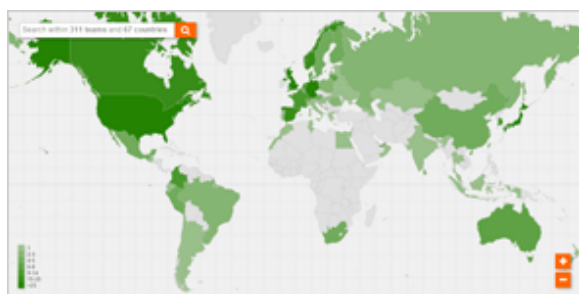

- [Membership Application](#)

Members around the world

View the distribution of [FIRST Teams around the world](#), per country ([Macromedia Flash Plugin](#) is required).

MUFG-CERT

Team information

Short team name	MUFG-CERT
Official team name	Mitsubishi UFJ Financial Group - CERT
Membership type	Full Member
Date of membership approval	2011-11-29
Team host organization	Bank of Tokyo-Mitsubishi UFJ, Ltd.
Country of team	Japan 
Date of establishment	2009-01-01
Public	
WWW server	http://bk.mufg.jp/