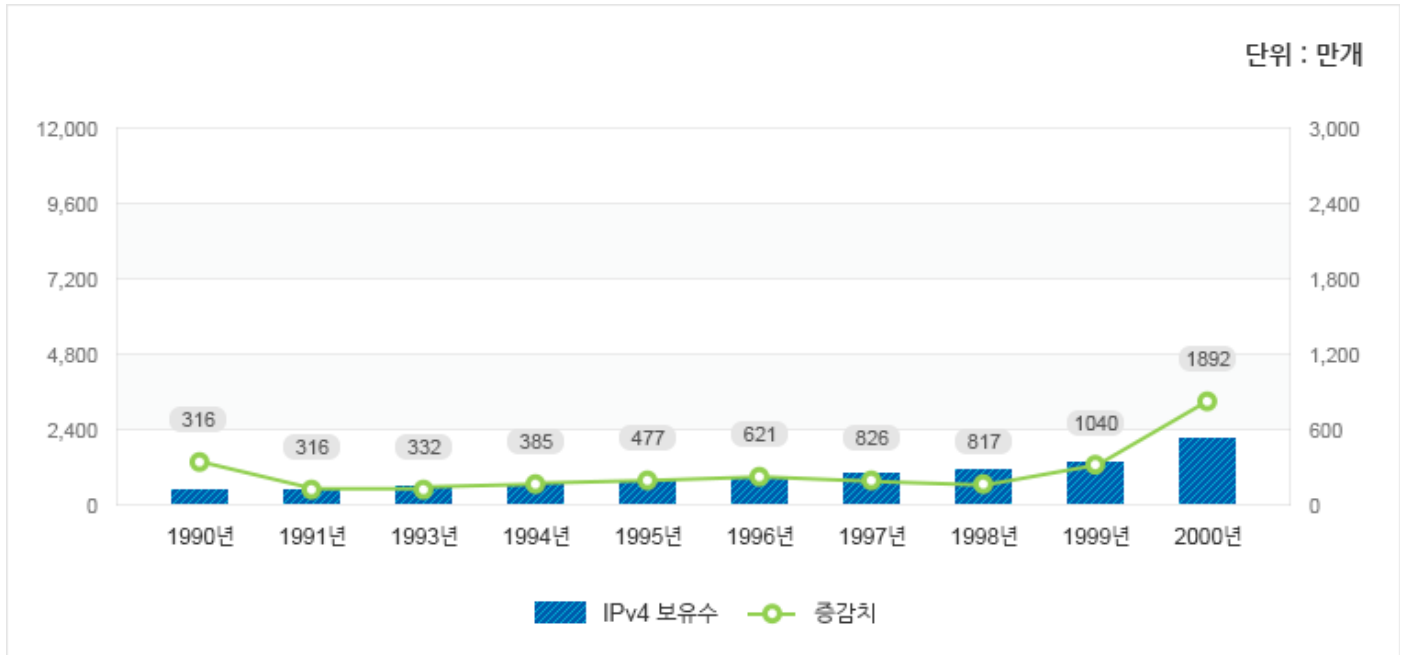

## Internet Infrastructure Statistics

Time series(By year)

By year

Year	IPv4s(/32)	Variation
2012	112,250,368	18,432
2011	112,231,936	8,733,184
2010	103,498,752	25,729,536
2009	77,769,216	11,078,656
2008	66,690,560	7,827,456
2007	58,863,104	7,736,576
2006	51,126,528	7,930,880
2005	43,195,648	8,967,168
2004	34,228,480	3,247,872

## By month in 2012

Month	IPv4s(/32)	Variation
1	112,231,936	0
2	112,237,056	5,120
3	112,239,104	2,048
4	112,241,152	2,048
5	112,241,152	0
6	112,246,272	5,120
7	112,249,344	3,072
8	112,249,344	0
9	112,250,368	1,024