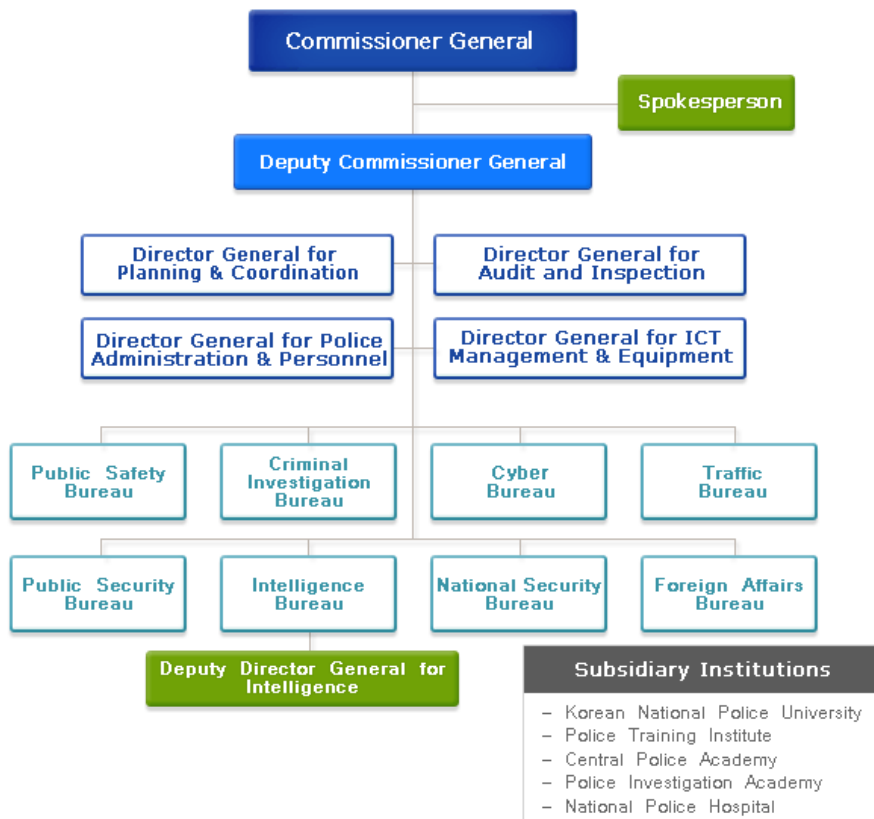

About KNPA

- Greetings
- History
- Policies
- Symbols
- Ranks and Roles
- Police Offices**
- Location

Introduction of police offices

Organization of National Police Agency

All national police offices

Organization of National Police Agency

The Korean National Police Agency consists of 1 Deputy Commissioner General, 7 Bureaus, 4 Authorities, 1 Spokesperson, 1 Deliberator, 12 Director Generals and 27 Divisions. Subsidiary facilities are the Korean National Police University, Police Training Institute, National Central Police Academy, Police Investigation Academy, National Police Hospital.

In addition, it has 16 local police agencies as special local administrative facilities to divide local security duties, 250 police stations affiliated to these local police agencies, and 428 police offices and 1,517 police boxes under the police stations.