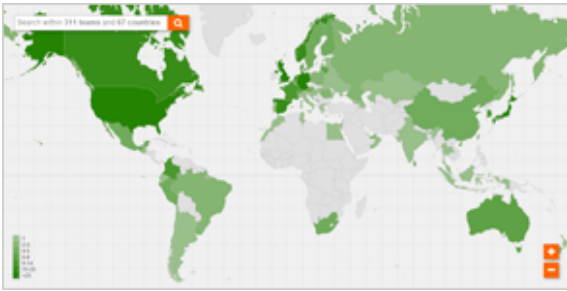

- [Membership Application](#)

Members around the world

View the distribution of [FIRST Teams around the world](#), per country ([Macromedia Flash Plugin](#) is required).

CERT BWI

Team information

Short team name	CERT BWI
Official team name	CERT BWI
Membership type	Full Member
Date of membership approval	2010-01-01
Team host organization	BWI Systeme GmbH
Country of team	Germany 
Date of establishment	2008-01-01