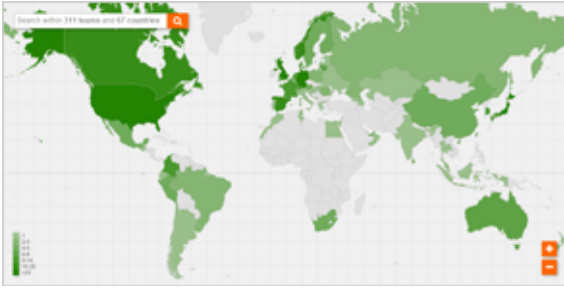

Members around the world

View the distribution of [FIRST Teams around the world](#), per country ([Macromedia Flash Plugin](#) is required).

TK CERT

Team information

| | |
|------------------------------------|---|
| Short team name | TK CERT |
| Official team name | ThyssenKrupp CERT |
| Membership type | Full Member |
| Date of membership approval | 2014-02-12 |
| Team host organization | ThyssenKrupp AG |
| Country of team | Germany  |
| Date of establishment | 2012-01-01 |