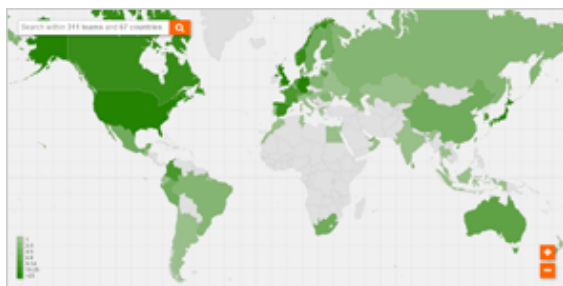

Members around the world

View the distribution of [FIRST Teams around the world](#), per country ([Macromedia Flash Plugin](#) is required).

Cert-IST

Team information

Short team name	Cert-IST
Official team name	CERT France Industries, Services & Tertiaire
Membership type	Full Member
Date of membership approval	1999-06-01
Team host organization	Alcatel-Lucent
Country of team	France 
Other countries of team	France 
Date of establishment	1999-01-01
Public WWW server	http://www.cert-ist.com/