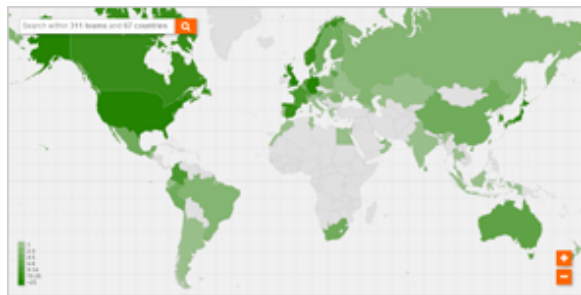

- [FIRST Liaisons](#)
- [Membership Application](#)

Members around the world

View the distribution of [FIRST Teams around the world](#), per country ([Macromedia Flash Plugin](#) is required).

CSIRTBANELCO

Team information

Short team name	CSIRTBANELCO
Official team name	Banelco Computer Security Incident Response Team
Membership type	Full Member
Team host organization	BANELCO S.A.
Country of team	Argentina 
Date of establishment	2008-08-13