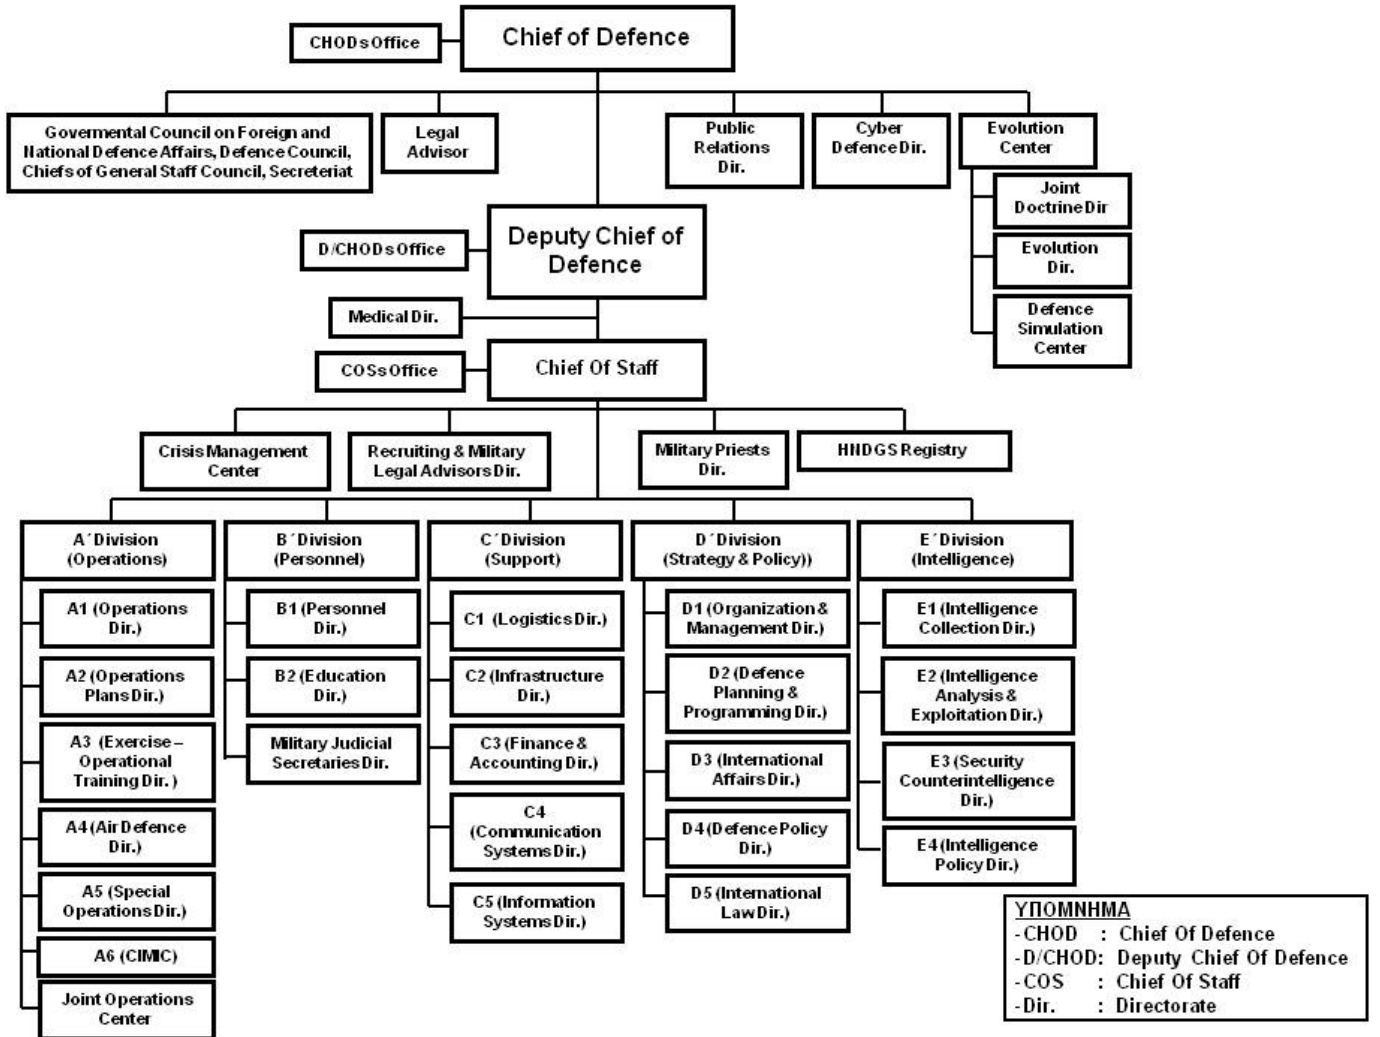

Hellenic National Defence General Staff Structure

ΥΠΟΜΝΗΜΑ
 - CHOD : Chief Of Defence
 - D/CHOD: Deputy Chief Of Defence
 - COS : Chief Of Staff
 - Dir. : Directorate